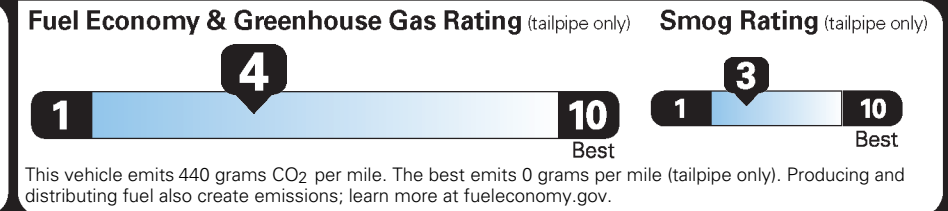

FUNCTIONAL

- AMBIENT LIGHTING
- AUTO HOLD
- HILL START ASSIST
- INTELLIGENT ACCESS W/PUSH BUTTON START
- LINCOLN CONNECT - 4G MODEM WITH WIFI CAPABILITY
- MYKEY
- REAR VIEW CAMERA
- REMOTE START
- REVERSE SENSING SYSTEM
- SECURICODE™ KEYLESS KEYPAD
- SIRIUSXM SAT N/A AK/HI
- SYNC® 3
- UNIVERSAL GARAGE DOOR OPEN

SAFETY/SECURITY

- ADVANCETRAC WITH RSC
- AIRBAGS - SAFETY CANOPY
- PERIMETER ALARM
- PERSONAL SAFETY SYSTEM
- SOS POST CRASH SYSTEM
- TIRE PRESSURE MONITOR SYS

WARRANTY

- 4YR/50K MILE WARRANTY
- 4YR/50K PICKUPDELIVERY SVC
- 6YR/70K MI POWERTRAIN WARR

INCLUDED ON THIS VEHICLE

EQUIPMENT GROUP 200A SELECT

OPTIONAL EQUIPMENT/OTHER

2018 MODEL YEAR	
IVORY PEARL MET TRI-COAT	695.00
.18" PREM PAINTED ALUM WHEELS	
SELECT PLUS PACKAGE	1,200.00
VOICE ACTIVATED NAVIGATION SYS	
BLIS	
50 STATE EMISSIONS	NO CHARGE
ENHANCED SECURITY PACKAGE	60.00
FRONT LICENSE PLATE BRACKET	NO CHARGE

PRICE INFORMATION

BASE PRICE	$42,550.00
TOTAL OPTIONS/OTHER	1,955.00
TOTAL VEHICLE & OPTIONS/OTHER	44,505.00
DESTINATION & DELIVERY	925.00

EPA DOT Fuel Economy and Environment

Gasoline Vehicle

Fuel Economy

20 MPG
combined city/hwy

17 city

25 highway

Small SUVs range from 18 to 37 MPG. The best vehicle rates 136 MPGe.

5.0 gallons per 100 miles

You spend $2,250 more in fuel costs over 5 years compared to the average new vehicle.

Annual fuel cost $1,800

Actual results will vary for many reasons, including driving conditions and how you drive and maintain your vehicle. The average new vehicle gets 27 MPG and costs $6,750 to fuel over 5 years. Cost estimates are based on 15,000 miles per year at $2.40 per gallon. MPGe is miles per gasoline gallon equivalent. Vehicle emissions are a significant cause of climate change and smog.

fueleconomy.gov

Calculate personalized estimates and compare vehicles

GOVERNMENT 5-STAR SAFETY RATINGS

Overall Vehicle Score ★★★★★
Based on the combined ratings of frontal, side and rollover. Should ONLY be compared to other vehicles of similar size and weight.

Frontal Crash Driver Passenger ★★★★★
Based on the risk of injury in a frontal impact. Should ONLY be compared to other vehicles of similar size and weight.

Side Crash Front seat Rear seat ★★★★★
Based on the risk of injury in a side impact.

Rollover ★★★★★
Based on the risk of rollover in a single-vehicle crash.

Star ratings range from 1 to 5 stars (★★★★★), with 5 being the highest. Source: National Highway Traffic Safety Administration (NHTSA). www.safercar.gov or 1-888-327-4236