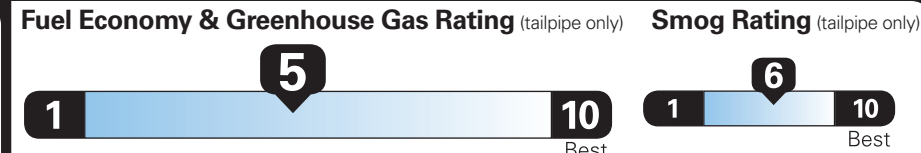

This vehicle emits 404 grams CO₂ per mile. The best emits 0 grams per mile (tailpipe only). Producing and distributing fuel also create emissions; learn more at fueleconomy.gov.

Actual results will vary for many reasons, including driving conditions and how you drive and maintain your vehicle. The average new vehicle gets 27 MPG and costs $6,500 to fuel over 5 years. Cost estimates are based on 15,000 miles per year at $2.35 per gallon. MPGe is miles per gasoline gallon equivalent. Vehicle emissions are a significant cause of climate change and smog.

fueleconomy.gov

Calculate personalized estimates and compare vehicles

Smartphone QR Code™

GOVERNMENT 5-STAR SAFETY RATINGS

Overall Vehicle Score ★ ★ ★ ★ ★

Based on the combined ratings of frontal, side and rollover. Should ONLY be compared to other vehicles of similar size and weight.

Frontal Crash Driver ★ ★ ★ ★ ★
Passenger ★ ★ ★ ★ ★

Based on the risk of injury in a frontal impact. Should ONLY be compared to other vehicles of similar size and weight.

Side Crash Front seat ★ ★ ★ ★ ★
Rear seat ★ ★ ★ ★ ★

Based on the risk of injury in a side impact.

Rollover ★ ★ ★ ★

Based on the risk of rollover in a single-vehicle crash.

Star ratings range from 1 to 5 stars (★ ★ ★ ★ ★), with 5 being the highest.

Source: National Highway Traffic Safety Administration (NHTSA).

www.safercar.gov or 1-888-327-4236

THE LINCOLN WAY™ APP

Your Dashboard of Services & Features

1. Download the Lincoln Way app* and you can:
2. Remotely start, lock and unlock your vehicle
   - Locate your vehicle and check approximate fuel range
   - Receive vehicle health alerts

The Lincoln Connect™ modem is active and sending vehicle data (e.g., diagnostics) to Lincoln. See in-vehicle Settings for connectivity options.

Lincoln Protect™

Insist on Lincoln Protect! The only extended service plan fully backed by Lincoln and honored at every Lincoln dealership in the U.S., Canada and Mexico. See your Lincoln dealer or visit www.LincolnOwner.com

WARNING: Operating, servicing and maintaining a passenger vehicle, pickup truck, van, or off-road vehicle can expose you to chemicals including engine exhaust, carbon monoxide, phthalates, and lead, which are known to the State of California to cause cancer and birth defects or other reproductive harm. To minimize exposure, avoid breathing exhaust, do not idle the engine except as necessary, service your vehicle in a well-ventilated area and wear gloves or wash your hands frequently when servicing your vehicle. For more information go to www.P65Warnings.ca.gov/passenger-vehicle.

SCAN OR TEXT 2LNL20837 TO 59173

Msg & Data rates may apply. Text HELP for help

www.lincoln.com/help/privacy-terms/

RAMP ONE	RA24	RAIL	Whether you decide to lease or finance your vehicle, you'll find the choices that are right for you. See your Lincoln Dealer for details or visit www.lincolnafs.com.
RAMP TWO	ITEM #: 54-Z602 O/T 2		

TOTAL MSRP $49,430.00