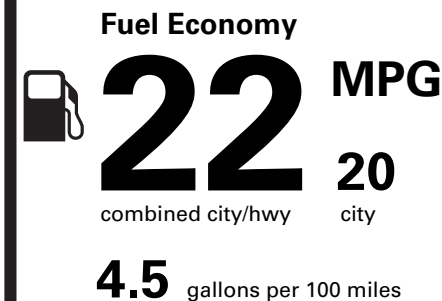

FUNCTIONAL

- AUTO HOLD
- BLIND SPOT INFORMATION SYS
- CROSS-TRAFFIC ALERT
- CRUISE CONTROL
- ELECTRIC PWR ASST STEERING
- HILL START ASSIST
- INTELLIGENT ACCESS W/PUSH BUTTON START
- LANE-KEEPING SYSTEM
- LINCOLN CONNECT™ - 4G MODEM W/WIFI CAPABILITY
- REAR PARKING SENSORS
- REARVIEW CAMERA W/WASHER
- SECURICODE™ KEYLESS KEYPAD
- SYNC@4 W/EVR & 13.2" SCR

SAFETY/SECURITY

- ADVANCETRAC™ WITH RSC
- AIRBAGS-DUAL-STAGE FRONT
- AIRBAGS-SIDE IMPACT/SAFETY CANOPY SIDE AIR CURTAINS
- AUTO HIGH BEAMS
- PERIMETER ALARM
- PERSONAL SAFETY SYSTEM™
- PRE-COLLISION ASSIST W/AEB
- SOS POST CRASH SYSTEM
- TIRE PRESSURE MONITOR SYS

WARRANTY

- 4YR/50K MILE WARRANTY
- 4YR/50K PICKUPDELIVERY SVC
- 6YR/70K MI POWERTRAIN WARR

INCLUDED ON THIS VEHICLE

(MSRP)

EQUIPMENT GROUP 100A

OPTIONAL EQUIPMENT/OTHER

.P245/60R18 A/S BSW TIRES	NO CHARGE
50 STATE EMISSIONS	NO CHARGE
18" MINI SPARE WHEEL W/TIRE	150.00
PREMIUM PACKAGE	1,495.00
.18" PRM PNT/BRT MCH ALUM WHL	NO CHARGE
FRONT LICENSE PLATE BRACKET	NO CHARGE

PRICE INFORMATION

BASE PRICE	$46,590.00
TOTAL OPTIONS/OTHER	1,645.00
TOTAL VEHICLE & OPTIONS/OTHER	48,235.00
DESTINATION & DELIVERY	1,195.00

EPA DOT Fuel Economy and Environment

Gasoline Vehicle

Small SUVs range from 14 to 129 MPG. The best vehicle rates 142 MPGe.

You spend **$1,500**

more in fuel costs over 5 years compared to the average new vehicle.

Annual fuel cost **$1,600**