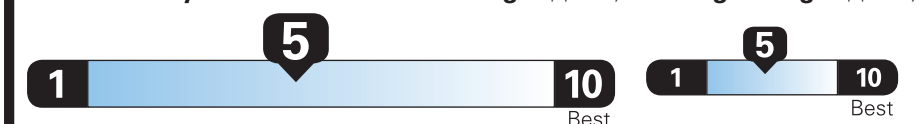

Fuel Economy & Greenhouse Gas Rating (tailpipe only) Smog Rating (tailpipe only)

This vehicle emits 369 grams CO₂ per mile. The best emits 0 grams per mile (tailpipe only). Producing and distributing fuel also create emissions; learn more at fueleconomy.gov.

Actual results will vary for many reasons, including driving conditions and how you drive and maintain your vehicle. The average new vehicle gets 27 MPG and costs $6,500 to fuel over 5 years. Cost estimates are based on 15,000 miles per year at $2.35 per gallon. MPGe is miles per gasoline gallon equivalent. Vehicle emissions are a significant cause of climate change and smog.

fueleconomy.gov

Calculate personalized estimates and compare vehicles

Smartphone QR Code™

GOVERNMENT 5-STAR SAFETY RATINGS

Overall Vehicle Score ★★★★★

Based on the combined ratings of frontal, side and rollover. Should ONLY be compared to other vehicles of similar size and weight.

Frontal Crash Driver Passenger ★★★★★

Based on the risk of injury in a frontal impact. Should ONLY be compared to other vehicles of similar size and weight.

Side Crash Front seat Rear seat ★★★★★

Based on the risk of injury in a side impact.

Rollover ★★★★★

Based on the risk of rollover in a single-vehicle crash.

Star ratings range from 1 to 5 stars (★★★★★), with 5 being the highest.

Source: National Highway Traffic Safety Administration (NHTSA).

www.safercar.gov or 1-888-327-4236

5LMCJ2D98NUL35868

THE LINCOLN WAY™ APP

Your Dashboard of Services & Features

Download the Lincoln Way app* and you can:

- Remotely start, lock and unlock your vehicle
- Locate your vehicle and check approximate fuel range
- Receive vehicle health alerts

The Lincoln Connect™ modem is active and sending vehicle data (e.g., diagnostics) to Lincoln. See in-vehicle Settings for connectivity options.

Lincoln Protect®

Insist on Lincoln Protect! The only extended service plan fully backed by Lincoln and honored at every Lincoln dealership in the U.S., Canada and Mexico. See your Lincoln dealer or visit www.LincolnOwner.com

WARNING: Operating, servicing and maintaining a passenger vehicle, pickup truck, van, or off-road vehicle can expose you to chemicals including engine exhaust, carbon monoxide, phthalates, and lead, which are known to the State of California to cause cancer and birth defects or other reproductive harm. To minimize exposure, avoid breathing exhaust, do not idle the engine except as necessary, service your vehicle in a well-ventilated area and wear gloves or wash your hands frequently when servicing your vehicle. For more information go to www.P65Warnings.ca.gov/passenger-vehicle.

SCAN OR TEXT 5LNUL35868 TO 59173

Msg & Data rates may apply. Text HELP for help

www.lincoln.com/help/privacy-terms/

RAMP ONE	CA24	CONVOY
RAMP TWO	ITEM #: 54-S001 O/T 2	

TOTAL MSRP $50,800.00

LINCOLN AUTOMOTIVE FINANCIAL SERVICES

Whether you decide to lease or finance your vehicle, you'll find the choices that are right for you. See your Lincoln Dealer for details or visit www.lincolnafcs.com.