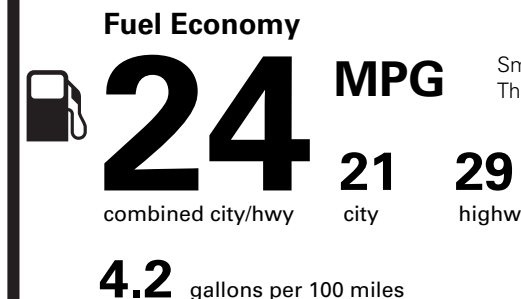

SAFETY/SECURITY

- ADVANCETRAC™ WITH RSC
- AIRBAGS - SIDE IMPACT / CURTAINS
- AIRBAGS-DRVR&PASS KNEE
- AIRBAGS-DUAL-STAGE FRONT
- AUTO HIGH BEAMS
- PASSIVE ANTI-THEFT SECURILOCK SYSTEM
- PRE-COLLISION ASSIST W/AEB
- SOS POST CRASH SYSTEM

WARRANTY

- 4YR/50K MILE WARRANTY
- 4YR/50K PICKUPDELIVERY SVC
- 6YR/70K MI POWERTRAIN WA

INCLUDED ON THIS VEHICLE

(MSRP)

EQUIPMENT GROUP 201A

5,300.00

- PANORAMIC VISTA RF W/PWR SHAD
- ELEMENTS PACKAGE
- HEATED/VENTILATED D/P SEATS
- HEATED REAR SEATS
- HEATED STEERING WHEEL
- RAIN SENSING WIPERS
- WINDSHIELD WIPER DE-ICER
- LINCOLN CO-PILOT360 1.5 PLUS
- 360 DEGREE CAMERA
- ACTIVE PARK ASSIST 2.0
- INTEL ADAPT CRUISE CONTROL

OPTIONAL EQUIPMENT/OTHER

- 2022 MODEL YEAR
- BRONZE SMOKE MET PC 695.00
- 225/55R19 99V A/S BSW TIRES
- 17" MINI SPARE WHEEL W/TIRE 150.00
- 19" BRT MACH ALUM W/MAGNETIC
- PREMIUM AUDIO SUBWOOFER DELETE - 250.00
- FRONT LICENSE PLATE BRACKET NO CHARGE

PRICE INFORMATION

BASE PRICE	43,710.00
TOTAL OPTIONS/OTHER	5,895.00
TOTAL VEHICLE & OPTIONS/OTHER	49,605.00
DESTINATION & DELIVERY	1,195.00

EPA DOT Fuel Economy and Environment

Gasoline Vehicle

Small SUVs range from 14 to 129 MPG. The best vehicle rates 142 MPGe.

You spend $750

more in fuel costs over 5 years compared to the average new vehicle.

Annual fuel cost $1,450